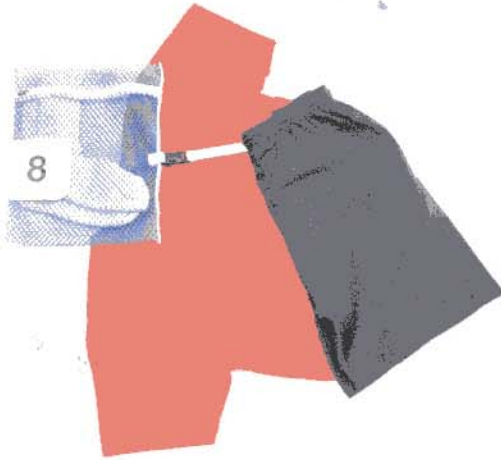

WashPro

U.S. Patent No. 6,478,464

The next generation in laundry containment.

*Tired of lost socks?
WashPro
is the solution.*

The WashPro Z

Product Description

The **WashPro Z** is an innovative system designed to meet your team's laundry needs. The 24" heavy duty nylon laundry strap securely holds larger clothing such as pants, shorts, and shirts. Attached to the strap, the specially designed 12" x 15" mesh sock bag eliminates the problem of lost socks. The bag remains closed throughout the laundry process with a locking YKK heavy duty nylon zipper. A cotton ID patch is sewn to each bag.

The WashPro 200

9" x 12" Bag

18" Strap

Bag is held closed with a heavy duty drawcord and cordlock.

The WashPro RC

12" x 15" Bag

24" Strap

Bag is held closed with a one or three hole rubber closure.