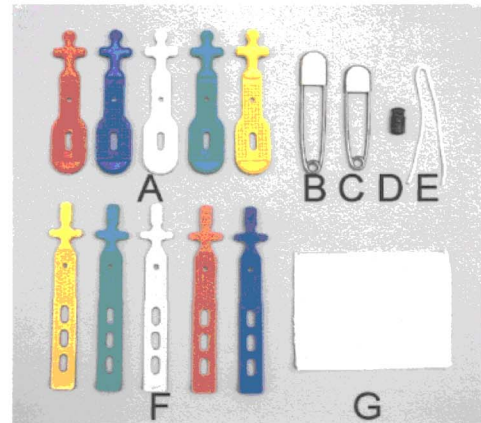

The cotton ID patch can be marked for easy identification and sorting.

Deluxe Laundry Nets

Standard Sizes

18" x 24" 24" x 30"
18" x 30" 24" x 36"

Custom sizes available.

17 Colors

(WashPro & Laundry Nets)

Black		Scarlet	
White		Navy	
Kelly		Orange	
Gold		Maroon	
Royal		Purple	
Surf - Green		Sky - Blue	
Silver		Brown	
Vegas Gold		Cardinal	
		Dark Green	

Accessories for Laundry Nets

- A. RC 100 (5 Colors)
- B. NP 5.0
- C. NP 4.25
- D. Ellipse Cord Lock
- E. Heavy Duty Nylon Draw Cord
- F. RC 300 (5 Colors)
- G. 14 oz. Canvas ID Flag/Patch

Order Today! **Tel: 1-800-797-8943**
Fax: 1-302-234-4187