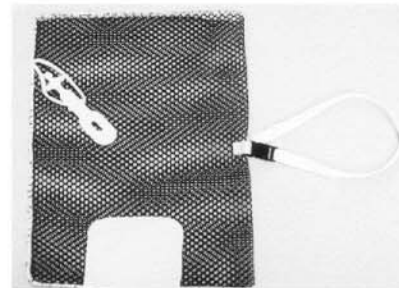

WashPro

U.S. Patent No. 6,478,464

The next generation in laundry containment.

*Tired of lost socks?
WashPro
is the solution.*

The WashPro Z

Product Description

The **WashPro Z** is an innovative system designed to meet your team's laundry needs. The 24" heavy duty nylon laundry strap securely holds larger clothing such as pants, shorts, and shirts. Attached to the strap, the specially designed 12" x 15" mesh sock bag eliminates the problem of lost socks. The bag remains closed throughout the laundry process with a locking YKK heavy duty nylon zipper. A cotton ID patch is sewn to each bag.

The WashPro 200

9" x 12" Bag

18" Strap

Bag is held closed with a heavy duty drawcord and cordlock.

The WashPro RC

12" x 15" Bag

24" Strap

Bag is held closed with a one or three hole rubber closure.

The cotton ID patch can be marked for easy identification and sorting.

Deluxe Laundry Nets

Standard Sizes

18" x 24" 24" x 30"
18" x 30" 24" x 36"

Custom sizes available.

17 Colors

(WashPro & Laundry Nets)

Black		Scarlet	
White		Navy	
Kelly		Orange	
Gold		Maroon	
Royal		Purple	
Surf - Green		Sky - Blue	
Silver		Brown	
Vegas Gold		Cardinal	
		Dark Green	